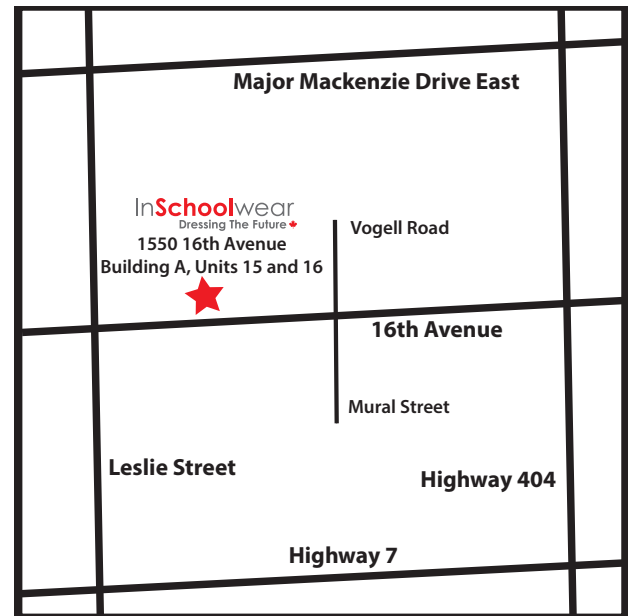

Hours:

Tuesday to Saturday 9:30 a.m. to 5:30 p.m.
(Open until 7:00 p.m. on Thursdays)

If you choose to visit the showroom, please check the Web site at inschoolwear.com as store hours may change based on customer demand and season. We recommend visiting the store during the month of June when customers can save the taxes all month long. The showroom is open year round.